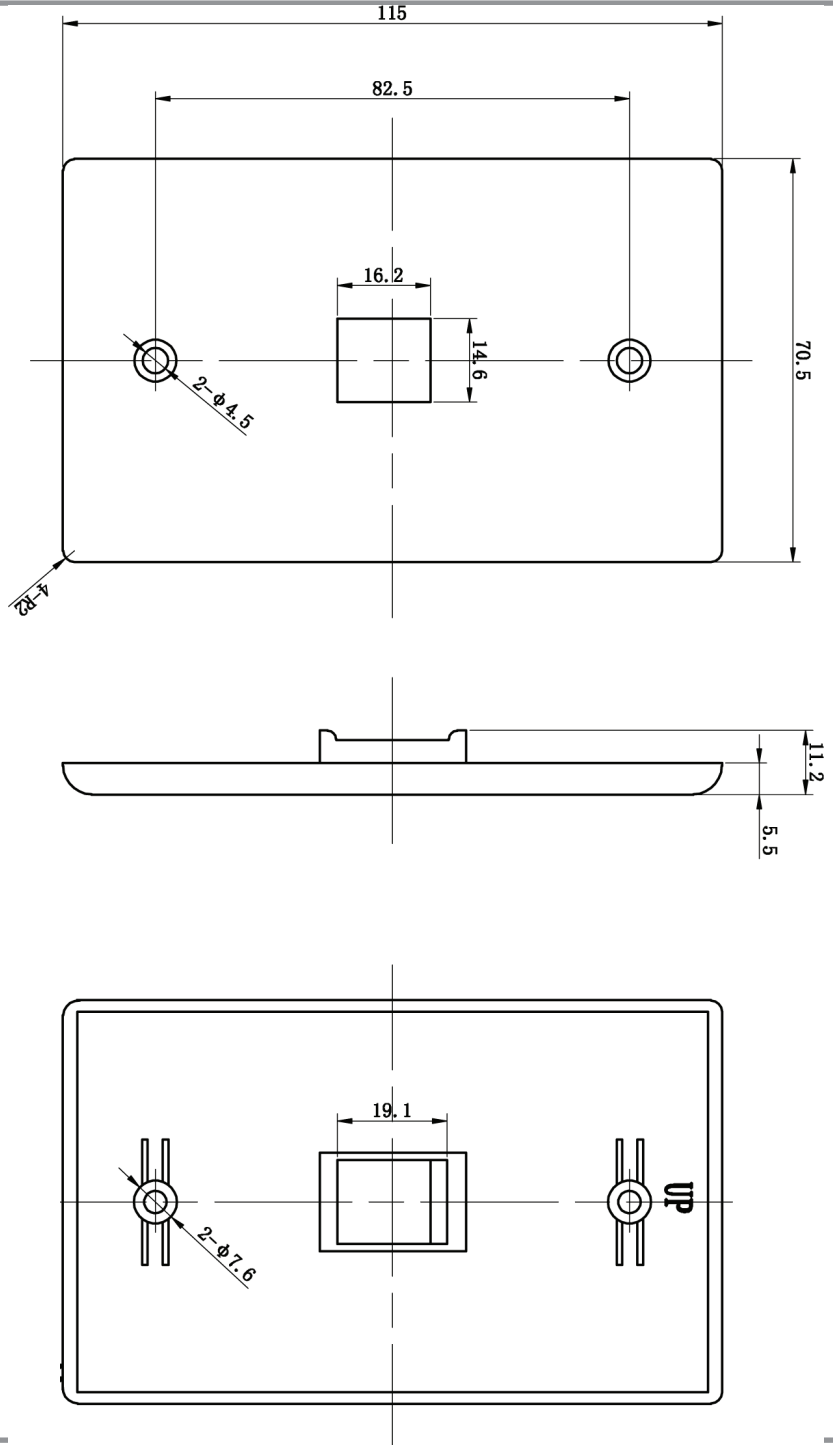

SKU: 304 Series

VERTICAL CABLE

951.696.7772 California

800.749.2447 Florida

845.391.8318 New York

Specs subject to change without notice.
It is the sole responsibility of the user to have the most current specs.